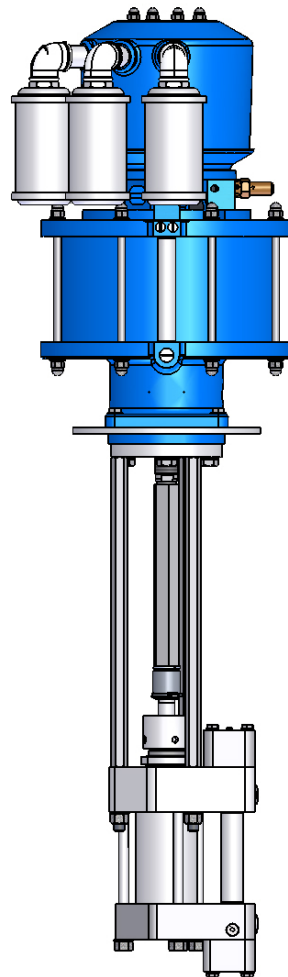

## 4-Ball Pump

WIWA Pump Series  
for high volume transfer  
of material at pressure  
ratios up to 22 : 1

## 4-Ball Pump

Technical Details	Model 865		
Pressure Ratio	4:1	11:1	22:1
Output per cycle in ccm (fl.oz.)	865 (29,2)	865 (29,2)	865 (29,2)
Air motor (size mm)	140	230	333
max.operating pressure bar (psi)	32 (464)	88 (1276)	176 (2552)
Order No.	0656175	0656174	0655114

Technical Details	Model 1140		
Pressure Ratio	3:1	8,5:1	17:1
Output per cycle in ccm (fl.oz.)	1140 (38,5)	1140 (38,5)	1140 (38,5)
Air motor (size mm)	140	230	333
max.operating pressure bar (psi)	24 (348)	64 (928)	136 (1972)
Order No.	0655040	0654171	0654237

Technical Details	Model 1820		
Pressure Ratio	2:1	4:1	11:1
Output per cycle in ccm (fl.oz.)	1820 (61,5)	1820 (61,5)	1820 (61,5)
Air motor (size mm)	140	200	333
max.operating pressure bar (psi)	16 (232)	32 (464)	88 (1276)