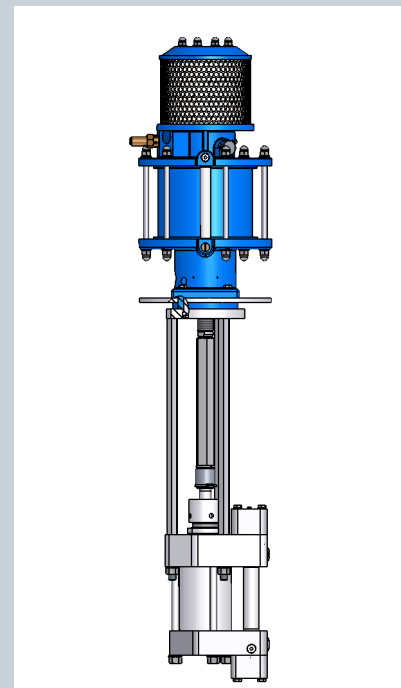

## 4-Ball Pump

Technical Details	Model 865		
Pressure Ratio	4:1	11:1	22:1
Output per cycle in ccm (fl.oz.)	865 (29,2)	865 (29,2)	865 (29,2)
Air motor (size mm)	140	230	333
max.operating pressure bar (psi)	32 (464)	88 (1276)	176 (2552)
Order No.	0656175	0656174	0655114

Technical Details	Model 1140		
Pressure Ratio	3:1	8,5:1	17:1
Output per cycle in ccm (fl.oz.)	1140 (38,5)	1140 (38,5)	1140 (38,5)
Air motor (size mm)	140	230	333
max.operating pressure bar (psi)	24 (348)	64 (928)	136 (1972)
Order No.	0655040	0654171	0654237

Technical Details	Model 1820		
Pressure Ratio	2:1	4:1	11:1
Output per cycle in ccm (fl.oz.)	1820 (61,5)	1820 (61,5)	1820 (61,5)
Air motor (size mm)	140	200	333
max.operating pressure bar (psi)	16 (232)	32 (464)	88 (1276)

4-Ball Pump Model 1820